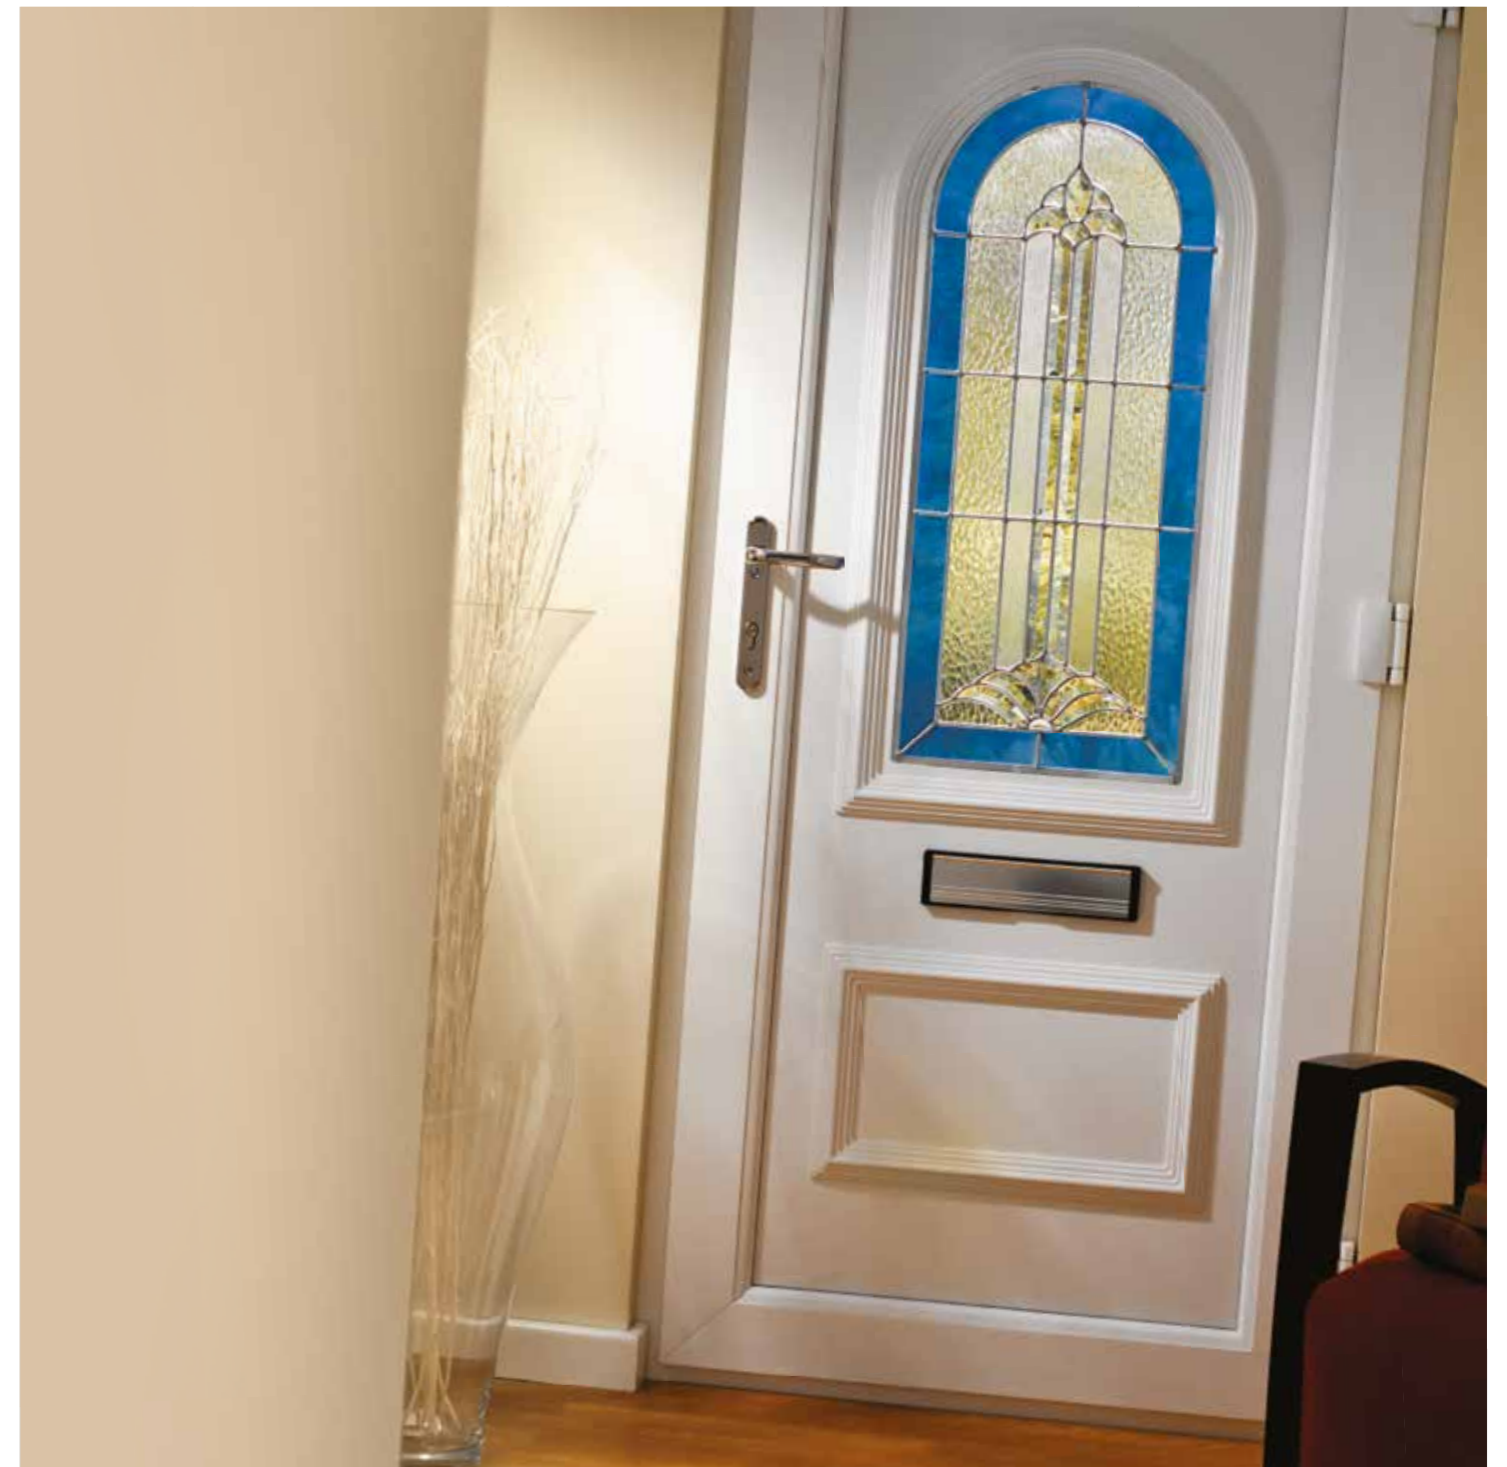

Door Maintenance

Keep your door looking great for longer

Your new PVC-U door is extremely low maintenance and is very easy to clean. How often will depend on where you live. For instance, a coastal or industrialised location, or near a busy road, may mean cleaning is required a little more often.

We recommend the following to help you get the very best from your PVC-U door:

Cleaning your door

- Wash the door and door frame with warm soapy water and a soft, lint-free cloth to remove grime and atmospheric deposits.
- Never use a pressure washer or steam cleaner.
- Stubborn marks on the door frame may need to be tackled with a specialised PVC cleaner but please ensure you read the cleaning guidelines carefully so as to ensure suitability.
- Under no circumstances should you use any solvent based or abrasive cleaners and avoid the use of any adhesives or tack for temporary fixing i.e. For seasonal or other decorations.

Maintaining your door

- Once every six months or so, apply a little light engineering oil (such as 3 in 1 oil) on all moving parts of the lock, cylinder and hinges.
- We also recommend that you help protect your door from possible natural thermal distortion by engaging the locking points by simply pulling up the handle each time you shut the door.

With a little care and attention, your PVC-U door should continue to look great for years to come!